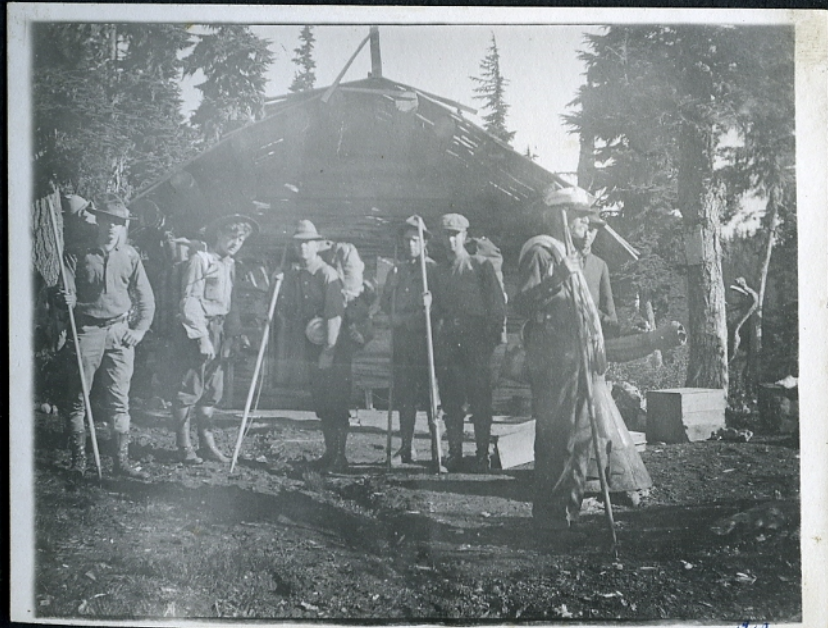

WALPA WAASH

1907

IN THE CARBON RIVER VALLEY

1907

MR. BARNER AVD

THE CARBON GLACIER

1909

1909

1904

1907

1910

Crossing the Crater

1909

Mystic Lake

PROSPECTORS CABIN HEADWATERS OF THE WHITE RIVER

AN ICE CAVE 13500 FT ALTITUDE

AT EVANS CREEK

1910

1910

1910

1910

1910

CRATER LAKE

1 MILE ABOVE SEA LEVEL