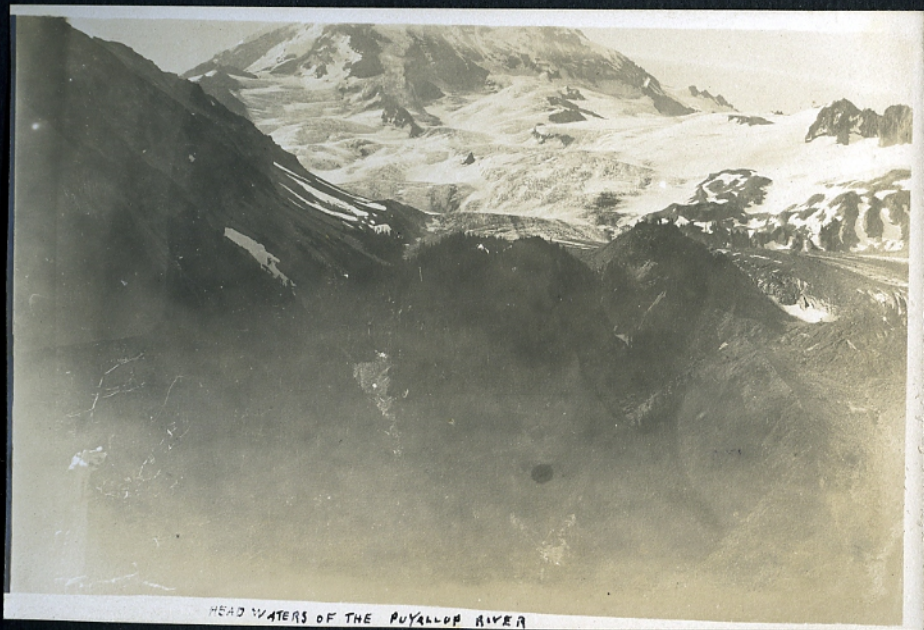

1910

AT CRATER LAKE CABIN

View From Crater Lake

410

Forest Ranger's Cabin at Crater Lake

SPRAYFALLS

CRATER LAKE

CRATER LAKE

DICK BUCK

Eagle Cliff

Harvey
in black hat

HEAD WATERS OF THE PUYALLUP RIVER

Spray Falls

SPRAY FALLS

THE FOREST RANGER

TIMBER LINE